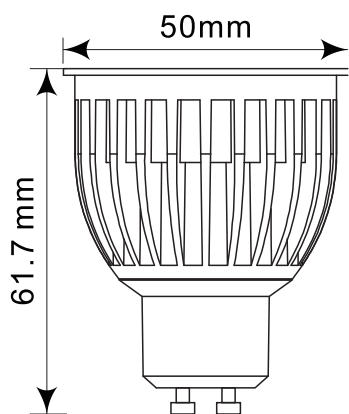

### TECHNICAL DATA

<b>Voltage</b>	220~240V
<b>Wattage</b>	6W LED GU10
<b>Chip</b>	COB LED
<b>Lumen</b>	>400lm
<b>Beam Angle</b>	40°
<b>CRI</b>	Ra ≥ 90
<b>Colour Temperature</b>	2000~3000K
<b>Driver</b>	Included, 36V/100mA
<b>Dimmable</b>	10%~100%
<b>IP Rating</b>	IP44
<b>Life Span</b>	25,000 Hours
<b>Guarantee</b>	3 years

### DIMENSION

<b>Diameter</b>	50mm
<b>Height</b>	61.7 mm

### COMPONENT

<b>Material</b>	Die-cast aluminum
<b>Colour</b>	Grey