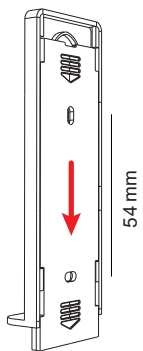

Match with SG RGB Controller

Delete

CR2032