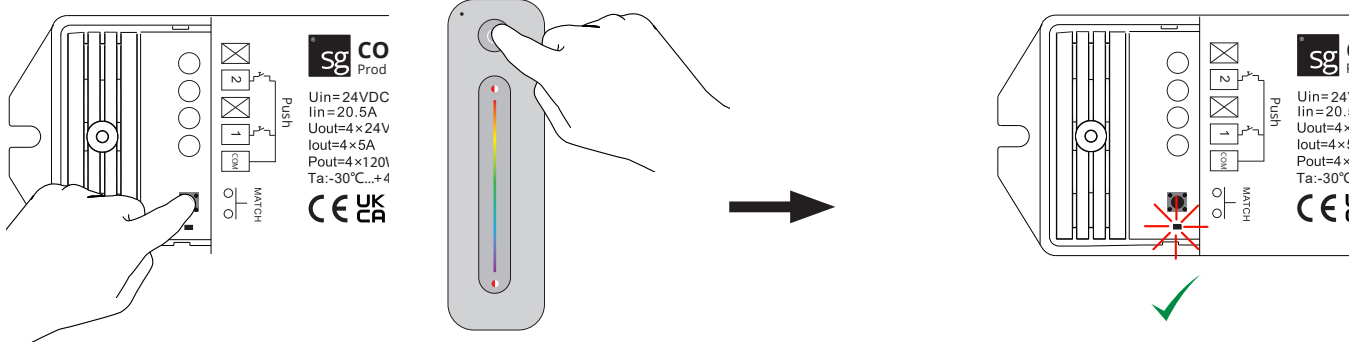

Match with SG RGB Controller