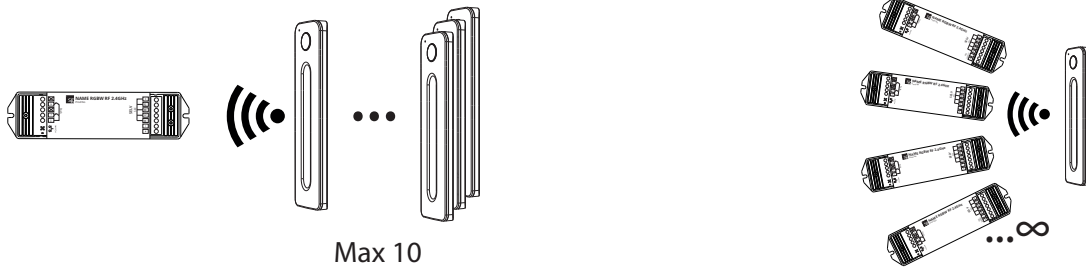

Delete

CR2032