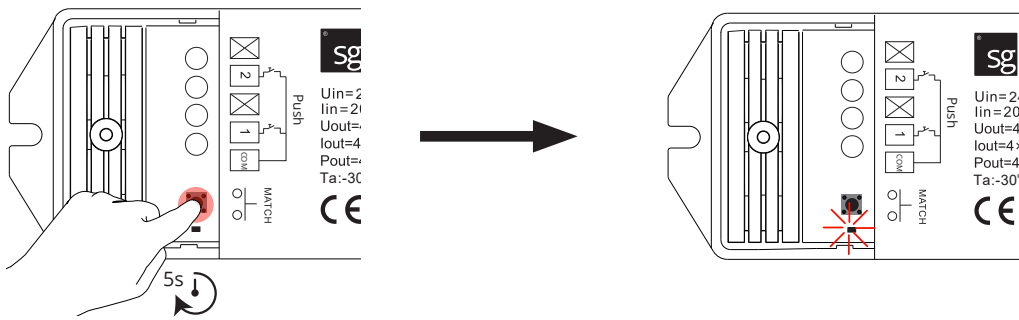

Delete

CR2032