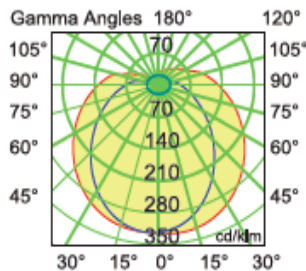

SPECIFICATION		DATA	
Material and thickness	Cold roll steel 0.8mm	System power	10W
Diffuser Material	.....	Total Lumen	1108LM
Reflector/purity	.....	System efficiency	110.8LM/W
Cross plates Quantity V	0	UGR	<22
Frame Material/color	Aluminium/White	Beam angle	129.3
Certificates	CE RoHS EN62471	Driver brand	.....
Class	I	Dimmable	AVAILABLE
IP	IP44	PF	>0.96
Warranty	5 YEARS	THD	<20%
IK	IK05(0.7J)	Flicker free	<10%
Glow wires		LED Chip brand	GE AC
Connector	.....	LED PCB board	1PCS
Cut out hole	.....	CRI	>80
External size	600x60mm	LM80 8000 hours	97.9(55degrees)
Weight	1.13KGS	L70/B50 hours	YES
Size	650x45x100mm	IES file available	YES
Box Quantity packaging size	68x38x30cm 10pcs	LM79	YES
Quantity for 40"HighCube	8880pcs	Low Color Tolerance	ANSI/MacAdam 3
		DC Voltage range	27~54V

NEPTUN BENKARMATUR LED
10W M/STIKK

This luminaire contains built-in LED lamps.

The LED lamps cannot be changed in the luminaire

874/2012

H[m]	D[m]	Max lux	Med lux	Beta=129.3°	G=0.0 Max not at G
1.00	3.37	141	28		
2.00	6.74	35	7		
3.00	10.10	16	3		
4.00	13.47	9	2		
5.00	16.84	6	1