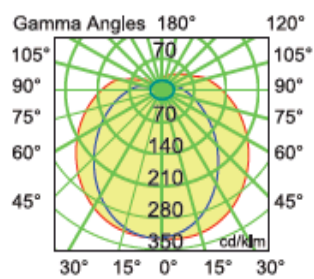

SPECIFICATION		DATA	
Material and thickness	Cold roll steel 0.8mm	System power	18W
Diffuser Material	.....	Total Lumen	1994LM
Reflector/purity	.....	System efficiency	110.8LM/W
Cross plates Quantity V	0	UGR	<22
Frame Material/color	Aluminium/White	Beam angle	129.3
Certificates	CE RoHS EN62471	Driver brand	.....
Class	I	Dimmable	AVAILABLE
IP	IP44	PF	>0.96
Warranty	5 YEARS	THD	<20%
IK	IK05(0.7J)	Flicker free	<10%
Glow wires	.....	LED Chip brand	GE AC
Connector	.....	LED PCB board	1PCS
Cut out hole	.....	CRI	>80
External size	.....	LM80 8000 hours	97.9(55degrees)
Weight	1.68KGS	L70/B50 hours	YES
Size	1250x45x100mm	IES file available	YES
Box Quantity packaging size	128x38x30cm 10pcs	LM79	YES
Quantity for 40"HighCube	5000pcs	Low Color Tolerance	ANSI/MacAdam 3
		DC Voltage range	27~54V

NEPTUN BENKARMATUR LED
18W M/STIKK

This luminaire contains built-in LED lamps.

LED

The LED lamps cannot be changed in the luminaire

874/2012

H[m]	D[m]	Max lux	Med lux	Beta=129.3°	G=0.0 Max not at G
1.00	3.37	141	28		
2.00	6.74	35	7		
3.00	10.10	16	3		
4.00	13.47	9	2		
5.00	16.84	6	1